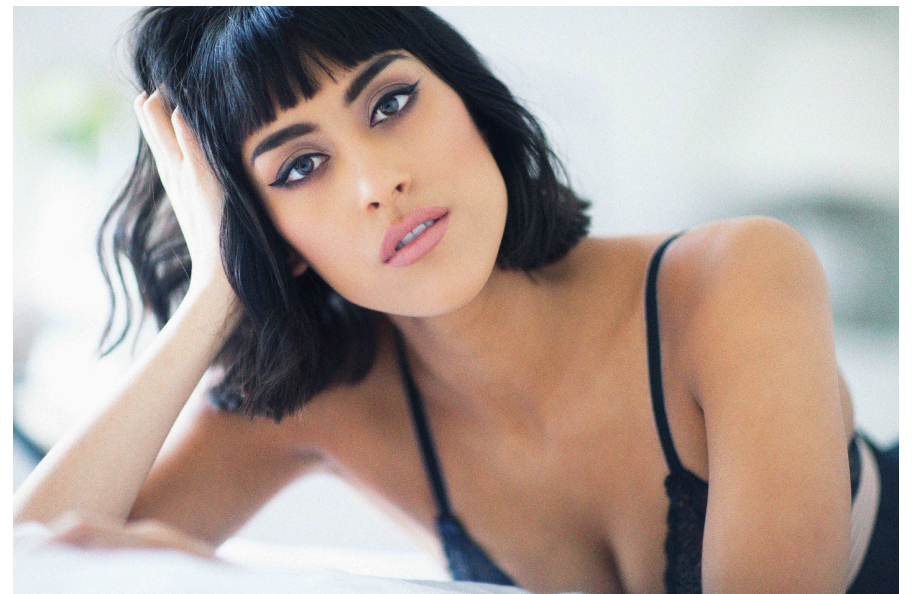

## NATASHA Y

HEIGHT 178CM/5'10" BUST 86CM/34" C WAIST 66CM/26"  
HIPS 92CM/36" DRESS 36 EU/6 US/8 UK SHOE 40.5 EU/9.5 US/7 UK  
HAIR BROWN EYES BROWN

*theeye*  
HAVE YOU GOT THE EYE?