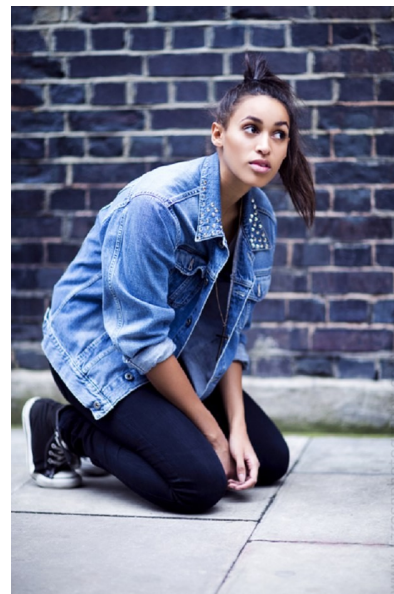

MICAH

HEIGHT 175CM/5'9" BUST 81CM/32" C WAIST 66CM/26" HIPS 89CM/35"
DRESS 36 EU/6 US/8 UK SHOE 40 EU/9 US/6.5 UK HAIR DARK BROWN
EYES BROWN

theeye
HAVE YOU GOT THE EYE?