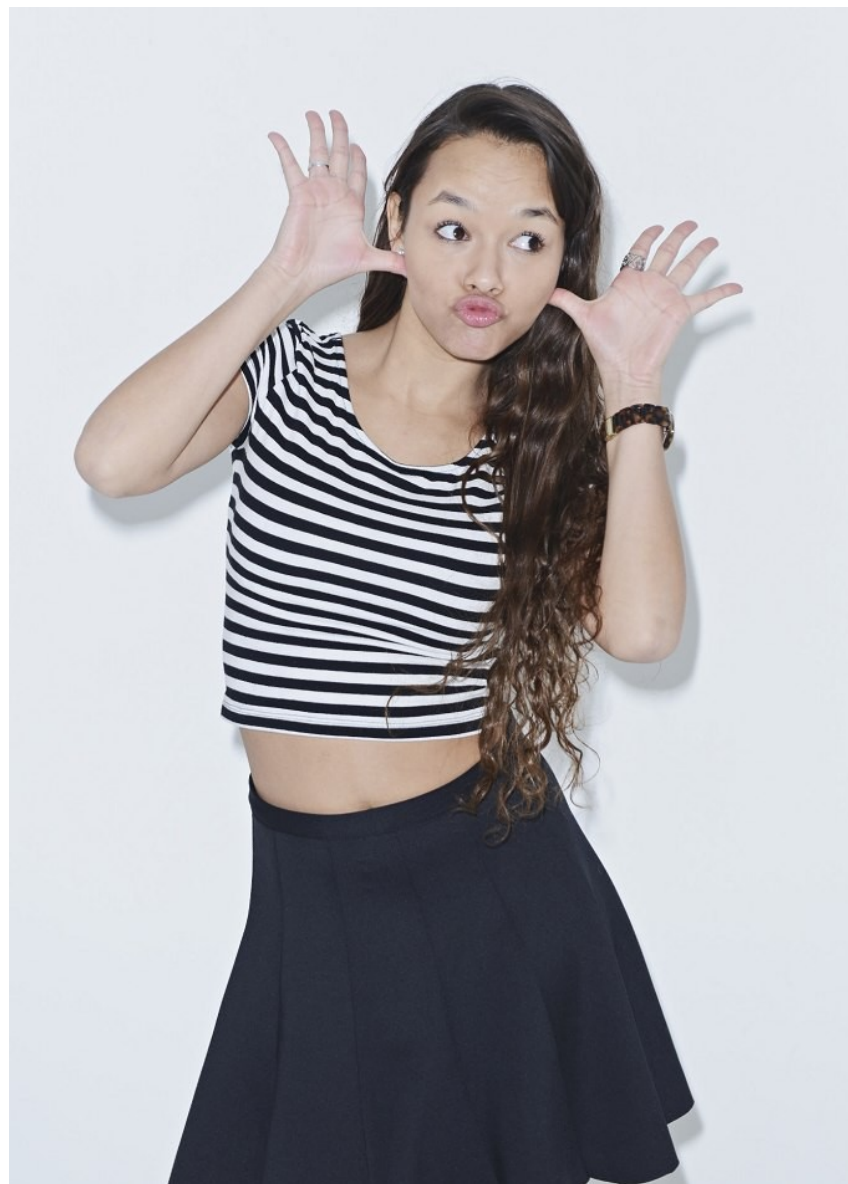

**MARJORIE**

HEIGHT 163CM/5'4" BUST 81CM/32" B WAIST 62CM/24.5" HIPS 89CM/35" DRESS 36 EU/6 US/8 UK SHOE 38 EU/7 US/5 UK HAIR BROWN EYES BROWN

**MARJORIE**

HEIGHT 163CM/5'4" BUST 81CM/32" B WAIST 62CM/24.5" HIPS 89CM/35" DRESS 36 EU/6 US/8 UK SHOE 38 EU/7 US/5 UK HAIR BROWN EYES BROWN

**MARJORIE**

HEIGHT 163CM/5'4" BUST 81CM/32" B WAIST 62CM/24.5" HIPS 89CM/35" DRESS 36 EU/6 US/8 UK SHOE 38 EU/7 US/5 UK HAIR BROWN EYES BROWN