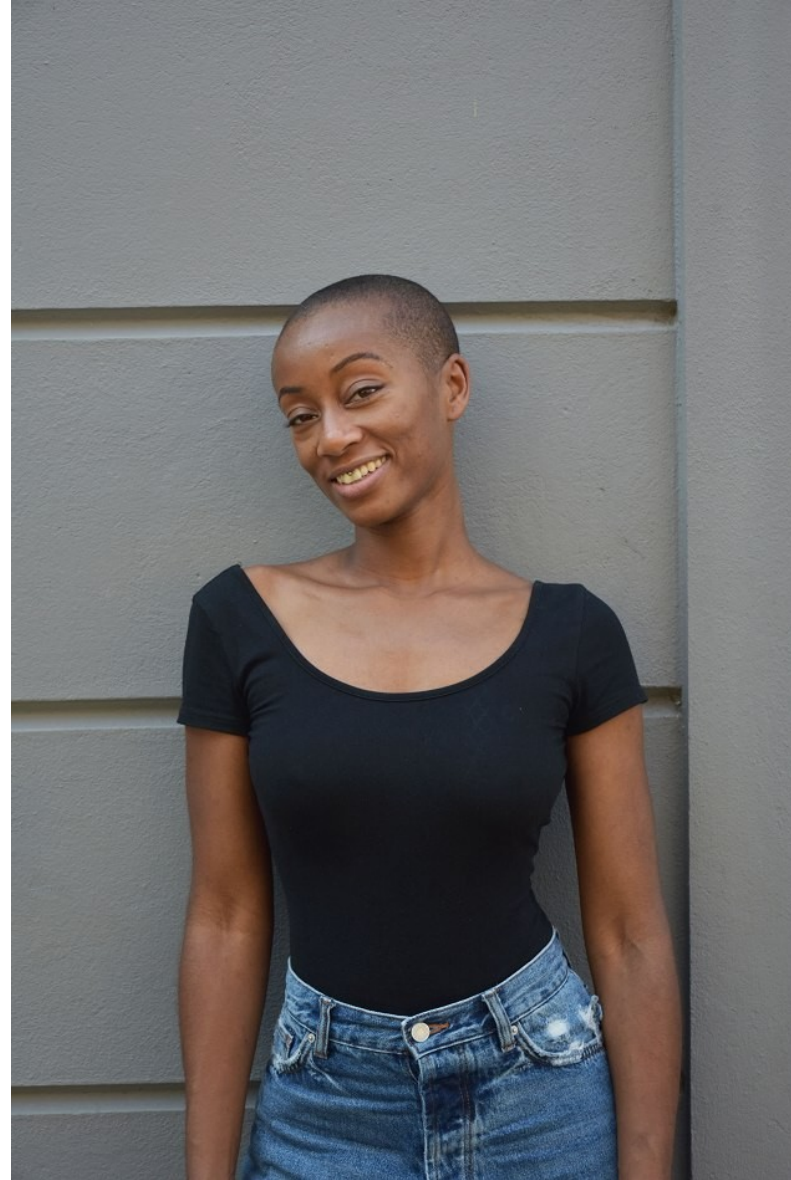

CHARLENE A

HEIGHT 168CM/5'6" DRESS 34 EU/4 US/6 UK HAIR DARK BROWN EYES BROWN

CHARLENE A

HEIGHT 168CM/5'6" DRESS 34 EU/4 US/6 UK HAIR DARK BROWN EYES BROWN

CHARLENE A

HEIGHT 168CM/5'6" DRESS 34 EU/4 US/6 UK HAIR DARK BROWN EYES BROWN